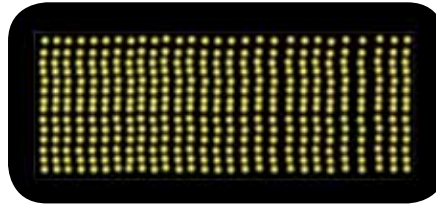

Felices Fiestas

ÓPTIMA
FIGURAS COMBINABLES
Óptima. Figures Combinables

Fotografía: Prov Barcelona

MALLAS COLOR LED

Malles color LED

MALLAS DE COLOR LED

Malles de color LED

- Ref **IBI1006WL LED**
- Ref **IBI1006BL LED**
- Ref **IBI1006RL LED**
- Ref **IBI1006YL LED**
- Ref **IBI1006PL LED**
- Ref **IBI1006GL LED**

-    
-  x 1
-  0,75 m
-  2,0 m
-  50 W
-  8 kg
-  - u
-  300 u

IBI1006WL LED Blanco / LED Blanc

IBI1006PL LED Púrpura / LED Pórpura

IBI1006YL LED Amarillo / LED Groc

IBI1006RL LED Rojo / LED Vermell

IBI1006BL LED Azul / LED Blau