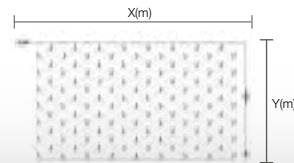

Conjuntos de 5 redes entretejidas en forma de estrella de 5 puntas (IBN3030WLP x 5u.)

Redes instaladas individualmente y de forma horizontal en una avenida peatonal.

RED DE LUZ

Gama		Conexiones máximas		W		V		Int. Ext.		Q		Referencia			
↔	↕	↔	↕	W	V	Int.	Ext.	Q	Q	Q					
led	Semi Pro	3	3	x1	(3m)	Pvc	40	24	↕	✗	24	24	576	IBN3030WLP	💡
led	Semi Pro	3	2,5	x1	(3m)	Pvc	39	24	↕	✗	24	24	576	IBN3025WLP	💡
led	Pro	2	2	x5	(10m)	Goma	16	220	↕	✗	16	18	288	IBN2020WL	💡
led	Semi Pro	3	3	x1	(3m)	Pvc	40	24	↕	✗	24	24	576	IBN3030GWLP	💡
led	Semi Pro	3	2,5	x1	(3m)	Pvc	39	24	↕	✗	24	24	576	IBN3025GWLP	💡
led	Pro	2	2	x5	(10m)	Goma	16	220	↕	✗	16	18	288	IBN2020GWL	💡
led	Semi Pro	3	3	x1	(3m)	Pvc	40	24	↕	✗	24	24	576	IBN3030WWLP	💡
led	Semi Pro	3	2,5	x1	(3m)	Pvc	39	24	↕	✗	24	24	576	IBN3025WWLP	💡
led	Pro	2	2	x5	(10m)	Goma	16	220	↕	✗	16	18	288	IBN2020WWL	💡
led	Semi Pro	3	3	x1	(3m)	Pvc	40	24	↕	✗	24	24	576	IBN3030BLP	💡
led	Semi Pro	3	2,5	x1	(3m)	Pvc	39	24	↕	✗	24	24	576	IBN3025BLP	💡
led	Pro	2	2	x5	(10m)	Goma	16	220	↕	✗	16	18	288	IBN2020BL	💡
led	Semi Pro	3	3	x1	(3m)	Pvc	40	24	↕	✗	24	24	576	IBN3030RLP	💡
led	Semi Pro	3	2,5	x1	(3m)	Pvc	39	24	↕	✗	24	24	576	IBN3025RLP	💡
led	Pro	2	2	x5	(10m)	Goma	16	220	↕	✗	16	18	288	IBN2020RL	💡
led	Semi Pro	3	3	x1	(3m)	Pvc	40	24	↕	✗	24	24	576	IBN3030GLP	💡
led	Semi Pro	3	2,5	x1	(3m)	Pvc	39	24	↕	✗	24	24	576	IBN3025GLP	💡
led	Pro	2	2	x5	(10m)	Goma	16	220	↕	✗	16	18	288	IBN2020GL	💡
led	Semi Pro	3	3	x1	(3m)	Pvc	40	24	↕	✗	24	24	576	IBN3030OLP	💡
led	Semi Pro	3	2,5	x1	(3m)	Pvc	39	24	↕	✗	24	24	576	IBN3025OLP	💡
led	Pro	2	2	x5	(10m)	Goma	16	220	↕	✗	16	18	288	IBN2020OL	💡
led	Semi Pro	3	3	x1	(3m)	Pvc	40	24	↕	✗	24	24	576	IBN3030PLP	💡
led	Semi Pro	3	2,5	x1	(3m)	Pvc	39	24	↕	✗	24	24	576	IBN3025PLP	💡
led	Pro	2	2	x5	(10m)	Goma	16	220	↕	✗	16	18	288	IBN2020PL	💡
led	Semi Pro	3	3	x1	(3m)	Pvc	40	24	↕	✗	24	24	576	IBN3030YLP	💡
led	Semi Pro	3	2,5	x1	(3m)	Pvc	39	24	↕	✗	24	24	576	IBN3025YLP	💡
led	Pro	2	2	x5	(10m)	Goma	16	220	↕	✗	16	18	288	IBN2020YL	💡