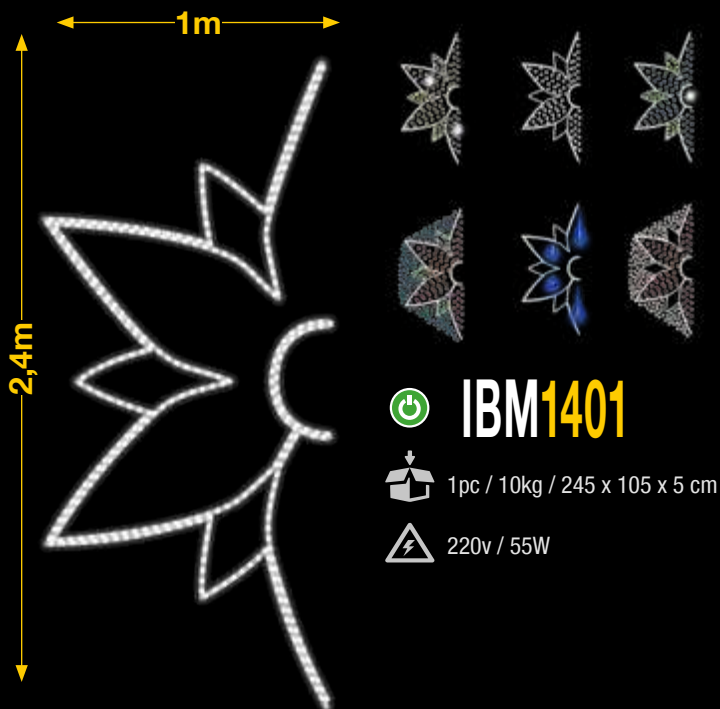

MEDIA FLOR DE PASCUA

Relleno de colores no incluido (Opcional)