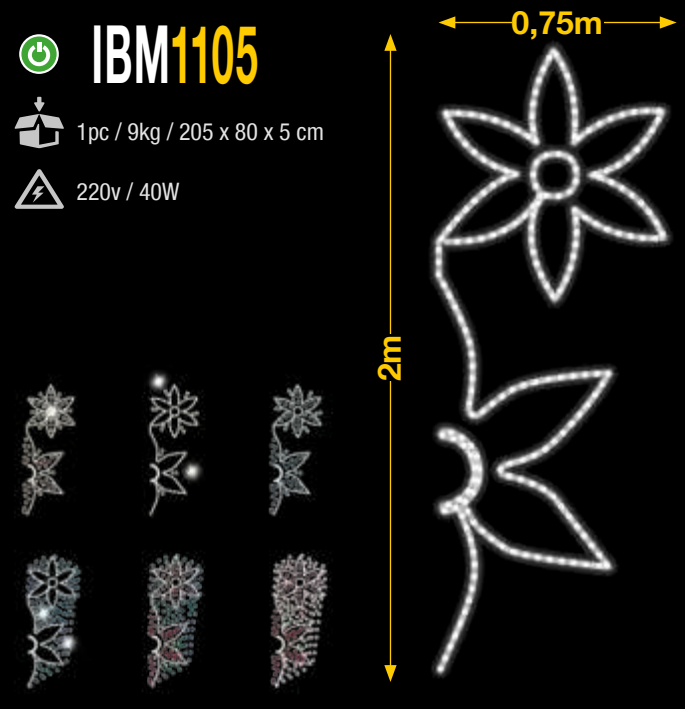

FLOR DE PASCUA

Relleno de colores no incluido (Opcional)