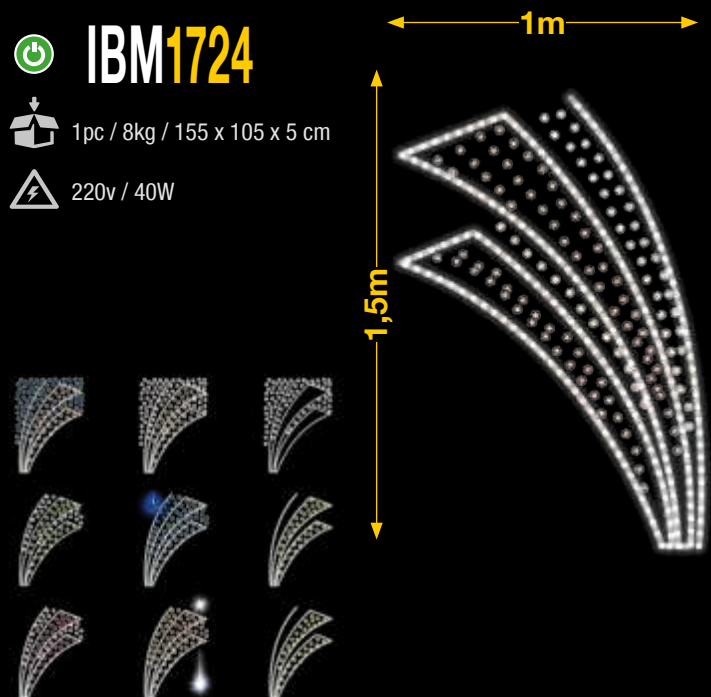

IBM1724

1pc / 8kg / 155 x 105 x 5 cm

220v / 40W