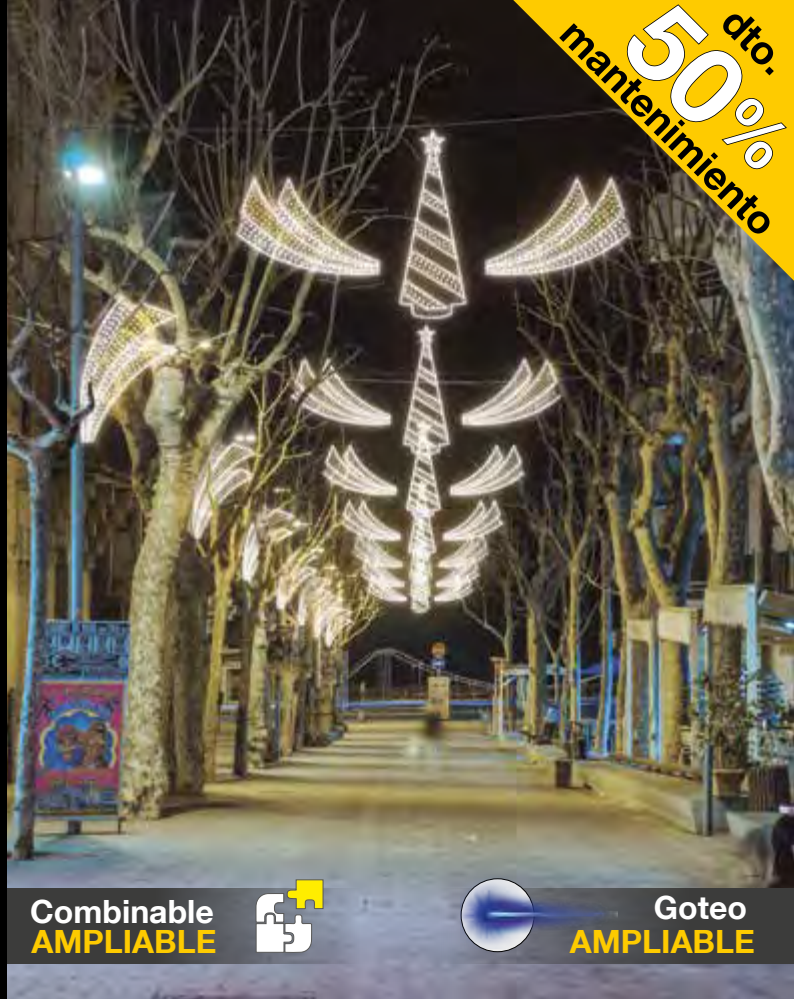

Combinable
AMPLIABLE

Goteo
AMPLIABLE