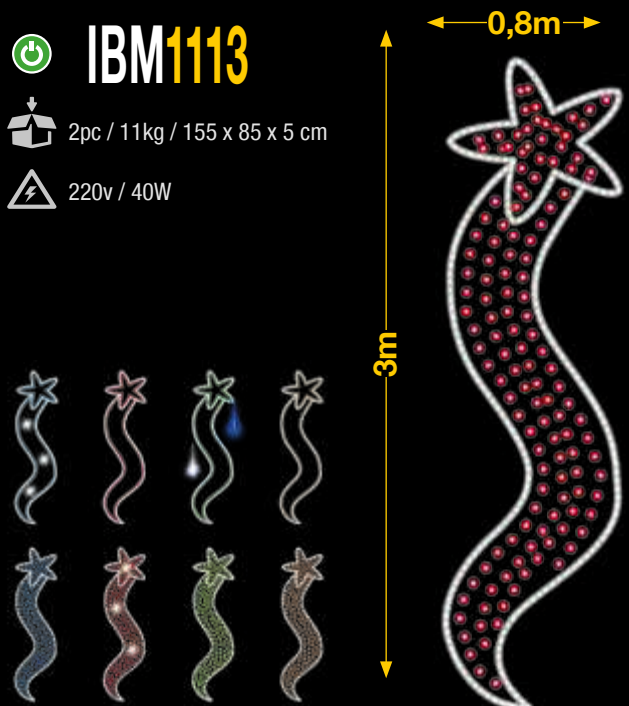

ESTRELLA Y COLA ROJA

IBM1113

2pc / 11kg / 155 x 85 x 5 cm

220v / 40W