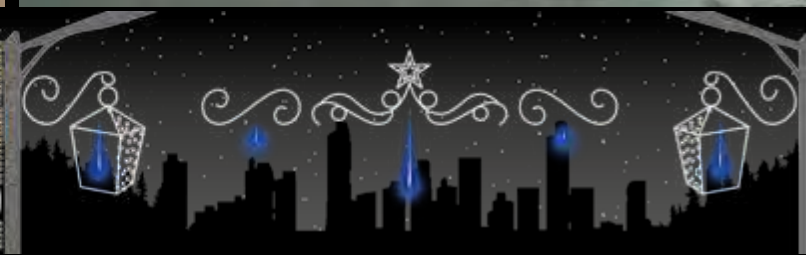

Flash
AMPLIABLE

Combinable
AMPLIABLE

Goteo
AMPLIABLE

RIZOS

IBM1906

1pc / 7kg / 55 x 245 x 5 cm

220v / 60W

2,4m