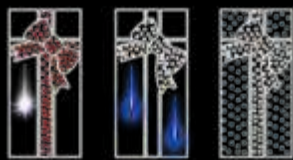

Combinable
AMPLIABLE

50% dto.
liquidación

50%
dto.
mantenimiento

Color Interior
AMPLIABLE

Flash
AMPLIABLE

Combinable
AMPLIABLE

Goteo
AMPLIABLE

REGALO GRANDE