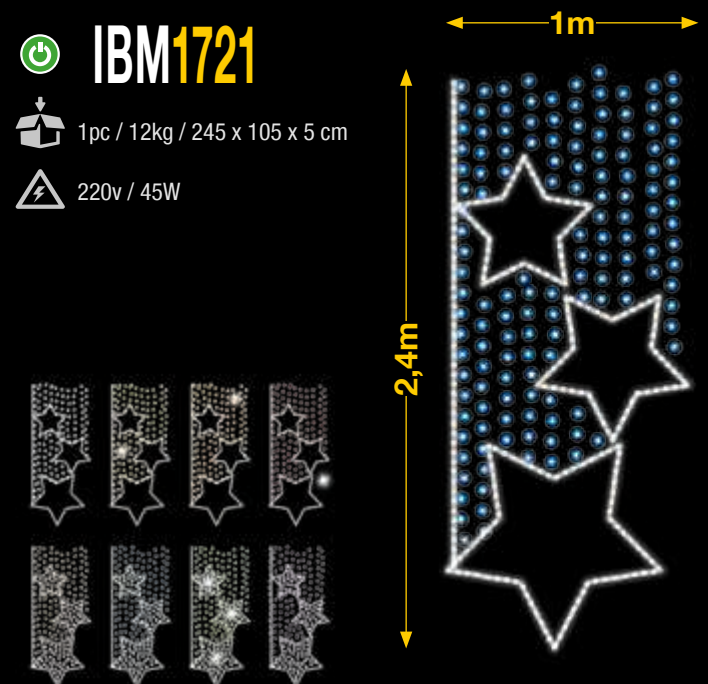

3 ESTRELLAS SOBRE MANTO DE COLOR

Relleno azul y otros colores no incluidos (Opcional)

IBM1721

1pc / 12kg / 245 x 105 x 5 cm

220v / 45W