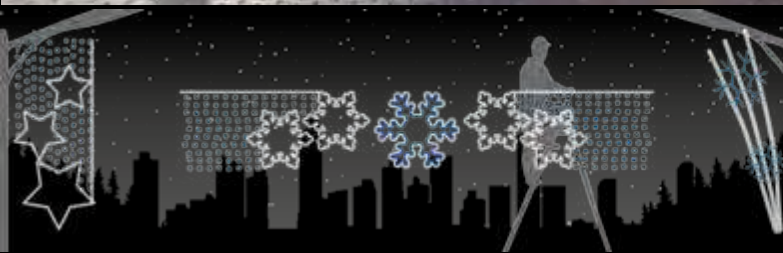

Combinable
AMPLIABLE

Goteo
AMPLIABLE

50%
dto.
mantenimiento

Color Interior
AMPLIABLE

Flash
AMPLIABLE

Combinable
AMPLIABLE

Goteo
AMPLIABLE

2 COPOS SOBRE MANTO DE COLOR