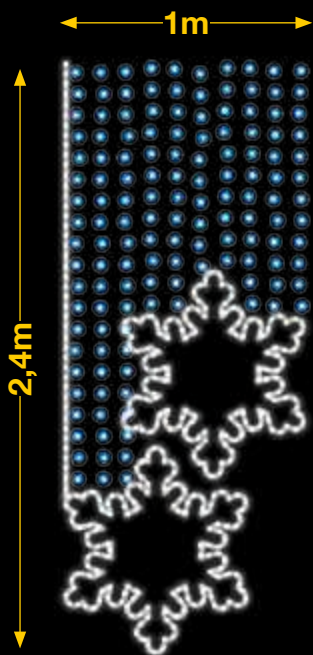

2 COPOS SOBRE MANTO DE COLOR

Relleno azul y otros colores no incluidos (Opcional)

IBM1722

1pc / 12kg / 245 x 105 x 5 cm

220v / 60W